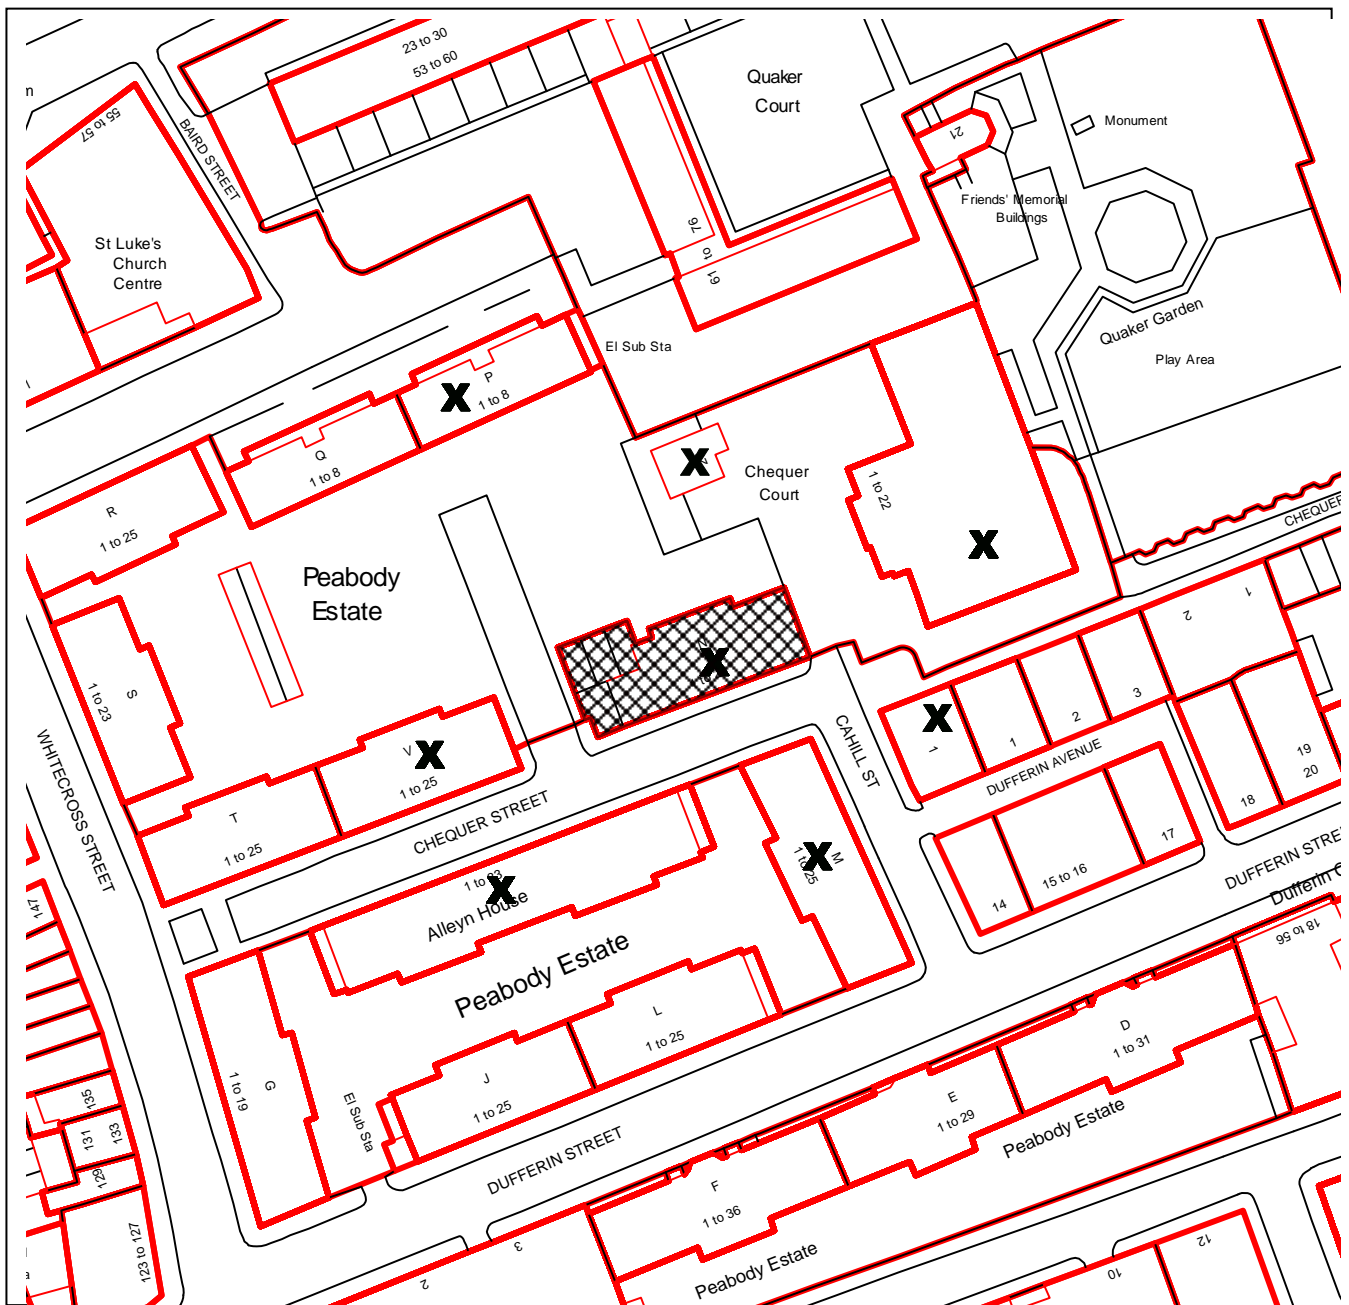

ISLINGTON

DEVELOPMENT MANAGEMENT

PLANNING APPLICATION REF NO: P2014/0109/FUL

LOCATION: PEABODY COMMUNITY CENTRE (ADJOINING BLOCK N, 19 CHEQUER STREET), CHEQUER STREET, LONDON EC1Y 8PN

SCALE: 1:900

This map is reproduced from Ordnance Survey material with the permission of Ordnance Survey on behalf of the Controller of Her Majesty's Stationery Office © Crown copyright. Unauthorised reproduction infringes Crown copyright and may lead to prosecution or civil proceedings.
Islington Council, LA086452